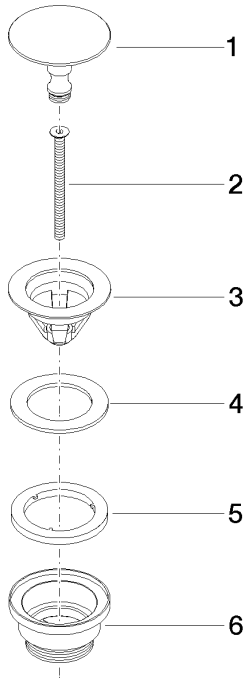

10 126 970

Fits: IMO, LULU, MADISON, MEM, TARA,
CL.1, LISSÉ, VAIA, META, CYO

	Matte Black	10 126 970-33
	Chrome	10 126 970-00
	Brushed Platinum	10 126 970-06
	Platinum	10 126 970-08
	Durabross (23kt Gold)	10 126 970-09
	Dark Chrome	10 126 970-19
	Light Gold	10 126 970-26
	Brushed Light Gold	10 126 970-27
	Brushed Durabross (23kt Gold)	10 126 970-28
	Brushed Bronze	10 126 970-42
	Brushed Champagne (22kt Gold)	10 126 970-46
	Champagne (22kt Gold)	10 126 970-47
	Brushed Chrome	10 126 970-93
	Brushed Dark Platinum	10 126 970-99

Basin Waste without press-closing 1 1/4" - Matte Black

IMO

10 126 970

Only suitable for sinks without an overflow.

10 126 970

mm [inches]

10 126 970

Parts for other finishes can be found here: [Chrome](#)

Spare parts list

No.	Item Number	Name	Quantity used	Delivery time
1	09 31 20 097-33	plug	1	30
2	09 30 30 179 90	screw	1	2
3	09 11 01 038-33	cup	1	30
4	09 14 05 061 90	seal	1	2
5	09 14 03 153 90	seal	1	2
6	09 11 10 156-33	connection	1	60